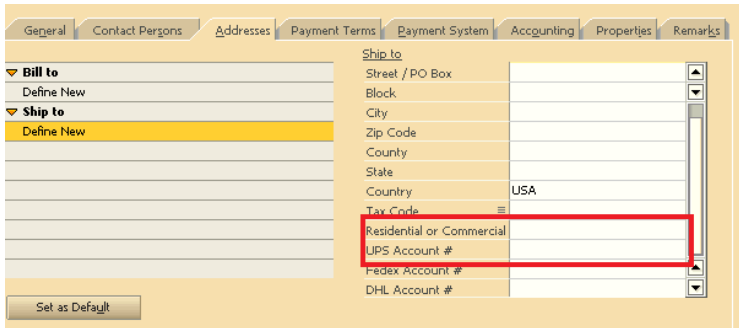

Softengine Shipping – UPS Solution saves time and stops shipping errors. It integrates directly with UPS WorldShip service. It improves greatly your shipping operation efficiency, provides better customer service, and it increases your billing accuracy. It is ideal for all companies managing parcel shipments who want to extend order fulfillment visibility both internally (customer service and accounting), and externally (to customer orders in transit).

Seamless Integration to SAP Business One

Setup is quick and easy with SAP look and feel and self-explanatory functionality.

No more returns with wrong address – with Address Verification you can be sure the package will be delivered. Rates and Delivery Dates are calculated accurately based on the Packaging, Sizes (Weight, Height) and Delivery Requirements. Integration with UPS WorldShip avoids double entry and enables Shipping Label printing, e-mailing and tracking number posting to SAP Business One.

All SAP Documents integration means a clear process flow: from sales order and freight quote to a delivery with tracking number to an invoice with actual freight charges.

Real Freight Costs from WorldShip for better Profitability

Customer service staff can utilize “Get Online Carrier Quote” function that is aware of Rate Increases and Additional Charges in the Total Freight calculation. The system will preserve the Total Quote to Customer.

Improved Productivity & Customer Service

Allowing UPS to break the Delivery into multiple packages combined with the ability to track each individual package means less time spent in Pick and Pack manager – and better visibility. Advanced e-mail notifications are sent to customers upon shipment and orders can be tracked on-line. Shipping charges are automatically posted for accurate billing in SAP Business One.

Softengine, Inc.

21777 Ventura Blvd. # 243

Woodland Hills, CA 91364 USA

Telephone: 818.704.7000

Fax: 818.884.3900

www.softengineusa.com