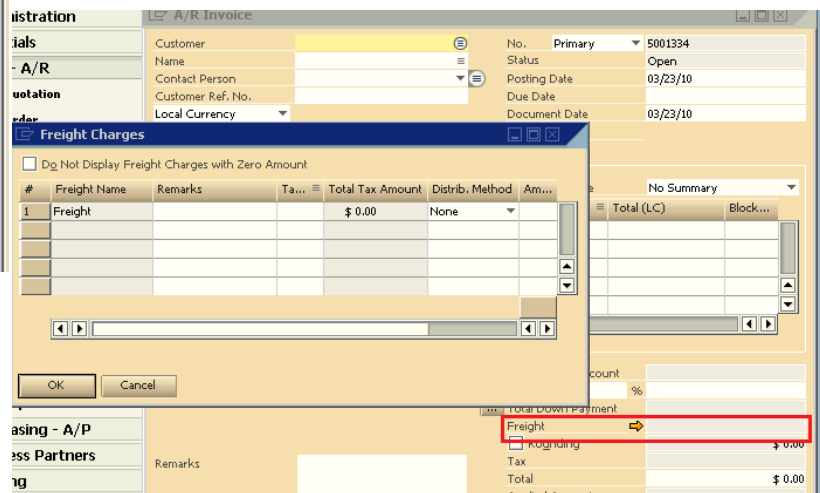

Softengine Shipping – UPS Solution saves time and stops shipping errors. It integrates directly with UPS WorldShip service. It improves greatly your shipping operation efficiency, provides better customer service, and it increases your billing accuracy. It is ideal for all companies managing parcel shipments who want to extend order fulfillment visibility both internally (customer service and accounting), and externally (to customer orders in transit).

Seamless Integration to SAP Business One

Setup is quick and easy with SAP look and feel and self-explanatory functionality.

No more returns with wrong address – with Address Verification you can be sure the package will be delivered. Rates and Delivery Dates are calculated accurately based on the Packaging, Sizes (Weight, Height) and Delivery Requirements. Integration with UPS WorldShip avoids double entry and enables Shipping Label printing, e-mailing and tracking number posting to SAP Business One.

All SAP Documents integration means a clear process flow: from sales order and freight quote to a delivery with tracking number to an invoice with actual freight charges.

Real Freight Costs from WorldShip for better Profitability

Customer service staff can utilize “Get Online Carrier Quote” function that is aware of Rate Increases and Additional Charges in the Total Freight calculation. The system will preserve the Total Quote to Customer.

Improved Productivity & Customer Service

Allowing UPS to break the Delivery into multiple packages combined with the ability to track each individual package means less time spent in Pick and Pack manager – and better visibility. Advanced e-mail notifications are sent to customers upon shipment and orders can be tracked on-line. Shipping charges are automatically posted for accurate billing in SAP Business One.

Softengine, Inc.

21777 Ventura Blvd. # 243

Woodland Hills, CA 91364 USA

Telephone: 818.704.7000

Fax: 818.884.3900

www.softengineusa.com