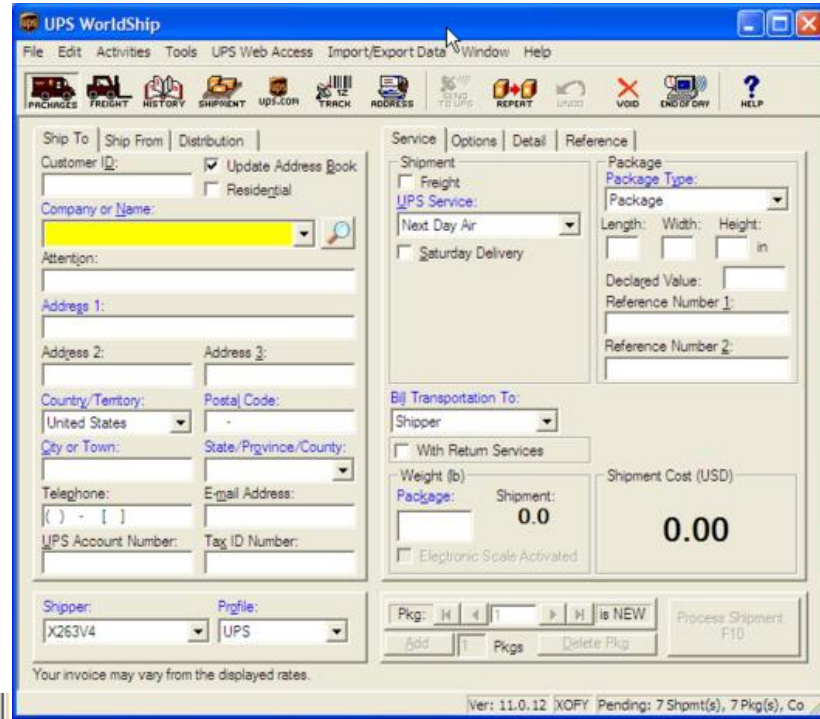

Softengine Shipping – UPS Solution saves time and stops shipping errors. It integrates directly with UPS WorldShip service. It improves greatly your shipping operation efficiency, provides better customer service, and it increases your billing accuracy. It is ideal for all companies managing parcel shipments who want to extend order fulfillment visibility both internally (customer service and accounting), and externally (to customer orders in transit).

Seamless Integration to SAP Business One

Setup is quick and easy with SAP look and feel and self-explanatory functionality.

No more returns with wrong address – with Address Verification you can be sure the package will be delivered. Rates and Delivery Dates are calculated accurately based on the Packaging, Sizes (Weight, Height) and Delivery Requirements. Integration with UPS WorldShip avoids double entry and enables Shipping Label printing, e-mailing and tracking number posting to SAP Business One.

All SAP Documents integration means a clear process flow: from sales order and freight quote to a delivery with tracking number to an invoice with actual freight charges.

Real Freight Costs from WorldShip for better Profitability

Customer service staff can utilize “Get Online Carrier Quote” function that is aware of Rate Increases and Additional Charges in the Total Freight calculation. The system will preserve the Total Quote to Customer.

Improved Productivity & Customer Service

Allowing UPS to break the Delivery into multiple packages combined with the ability to track each individual package means less time spent in Pick and Pack manager – and better visibility. Advanced e-mail notifications are sent to customers upon shipment and orders can be tracked on-line. Shipping charges are automatically posted for accurate billing in SAP Business One.

Softengine, Inc.

21777 Ventura Blvd. # 243

Woodland Hills, CA 91364 USA

Telephone: 818.704.7000

Fax: 818.884.3900

www.softengineusa.com